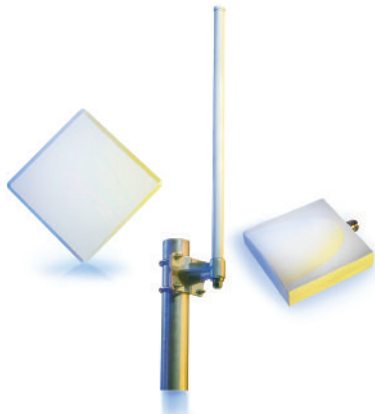

ORiNOCO Family of Antennas for Public Safety

APPLICATIONS

- Increase connection reliability and improve range – omnidirectional antennas
- AP-to-AP connectivity – directional antennas for both 802.11a and 4.9 GHz Public Safety band

Optimize your wireless LAN coverage

The ORiNOCO family of antennas deliver flexible, cost-effective solutions for extending the range of your public safety network in a variety of situations. For aesthetic or tamper-prevention reasons, Access Points are often installed above the ceiling, in closed wiring closets or must be mounted in obstructed locations to easily access the Ethernet LAN. Other installations present challenges due to the physical layout of the facility or other buildings that have long, narrow corridors. And, for a few installation types, multipath issues can occur.

A wide range of choices

The ORiNOCO family of antennas includes both omnidirectional and directional antennas that can be used to overcome obstacles by being placed in a

location that optimizes wireless LAN coverage. For Access Points mounted above ceilings or within wiring closets, antennas can be brought out to provide excellent RF coverage. Long, narrow corridors can be cost-effectively covered by using directional antennas, which reduces the number of required access points, translating into significant cost savings.