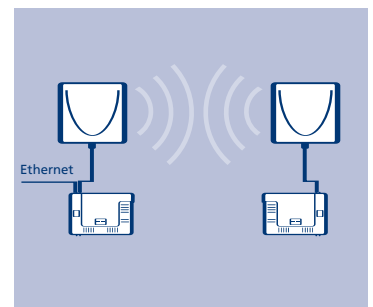

AP-4900 in AP-to-AP communication configuration with directional antennas