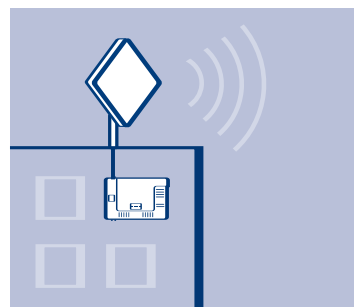

AP-4900 with directional antenna