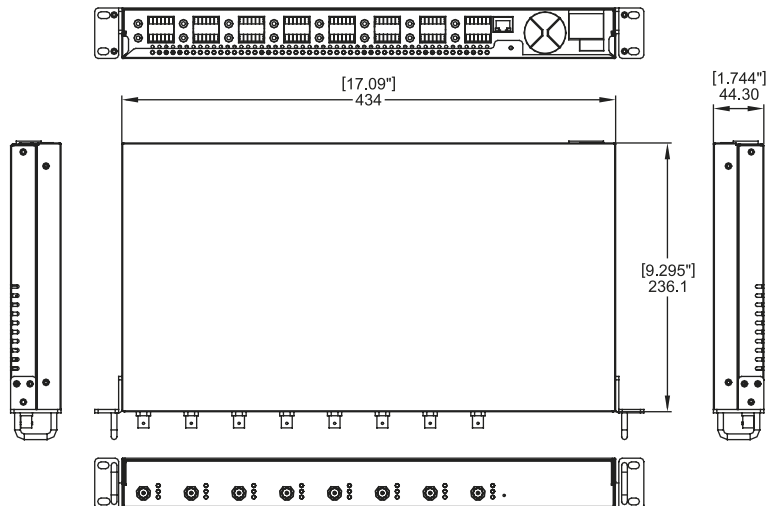

DIMENSION DIAGRAM

Unit: mm [inch]

**PRODUCT SPECIFICATION****Video Compression**

Compression	MPEG-4 ASP Compliant
Picture Resolution	Full D1 (720 x 480 in NTSC, 720 x 576 in PAL); CIF (352 x 240 in NTSC, 352 x 288 in PAL); QCIF (160 x 112 in NTSC, 176 x 144 in PAL) (per channel)
Bit Rate	28K ~ 3M bps (per channel)
Image Frame Rate	30fps at full D1 resolution (NTSC) 25fps at full D1 resolution (PAL) (per channel)
Multi-stream	Up to 4 configurable frame rate/bit rate streams for preview and recording (per channel)

Operating

Temperature	0 °C ~ 50 °C (32 °F ~ 122 °F)
-------------	-------------------------------

Power

Power Requirement	AC 100 ~ 240V 50 / 60 Hz
Power Consumption	60 W

Physical

Dimensions (WxHxD)	434 mm x 44.3 mm x 236 mm (17.09" x 1.744" x 9.295")
Weight	4.2 Kg (9.26 lb)