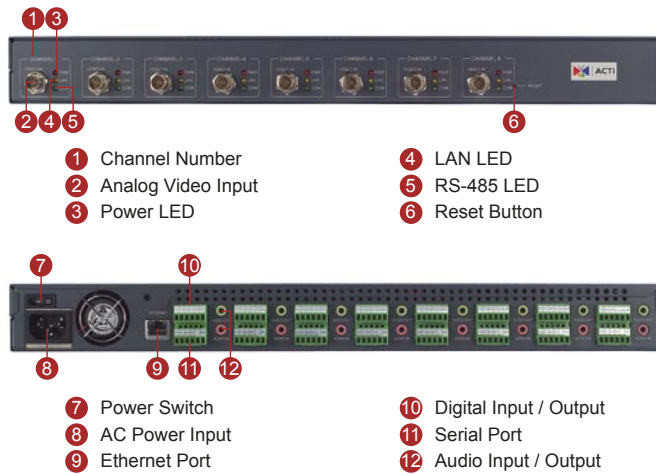

SED-2610

- MPEG-4 ASP compression
- CIF up to Full D1 resolution at 30/25 FPS
- Multi-stream with variable frame rate in the same compression
- Two way audio supported (per channel)
- Hardware motion detection, Digital Input / Output (per channel)
- Serial ports for each channel

DIMENSION DIAGRAM

Unit: mm [inch]

**PRODUCT SPECIFICATION****Video Compression**

Compression	MPEG-4 ASP Compliant
Picture Resolution	Full D1 (720 x 480 in NTSC, 720 x 576 in PAL); CIF (352 x 240 in NTSC, 352 x 288 in PAL); QCIF (160 x 112 in NTSC, 176 x 144 in PAL) (per channel)
Bit Rate	28K ~ 3M bps (per channel)
Image Frame Rate	30fps at full D1 resolution (NTSC) 25fps at full D1 resolution (PAL) (per channel)
Multi-stream	Up to 4 configurable frame rate/bit rate streams for preview and recording (per channel)

Function

Motion Detection	Yes
------------------	-----

Video Input

Composite Input	8, CVBS, 1.0Vp-p with 75 Ω loading, BNC connector
-----------------	------------------------------------------------------

Alarm

Digital Input	2, TTL, terminal block (per channel)
Digital Output	2, TTL, terminal block (per channel)

Remote Control

Serial Port	RS-485 : half duplex, terminal block RS-422 : full duplex, terminal block RS-232** : full duplex, terminal block (per channel)
-------------	-----------------------------------------------------------------------------------------------------------------------------------------